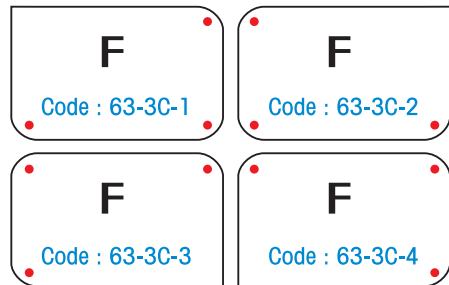

Round Corner Guide

4mm corner radius

4 side round corner

6.3mm corner radius

3 side round corner

2 side round corner

1 side round corner