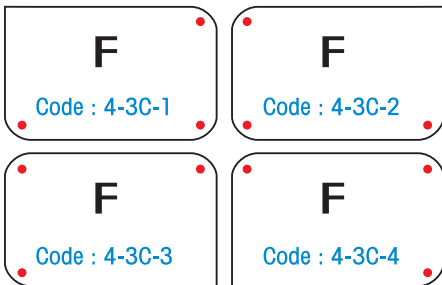

Round Corner Guide

4mm corner radius

4 side round corner

6.3mm corner radius

3 side round corner

2 side round corner

1 side round corner